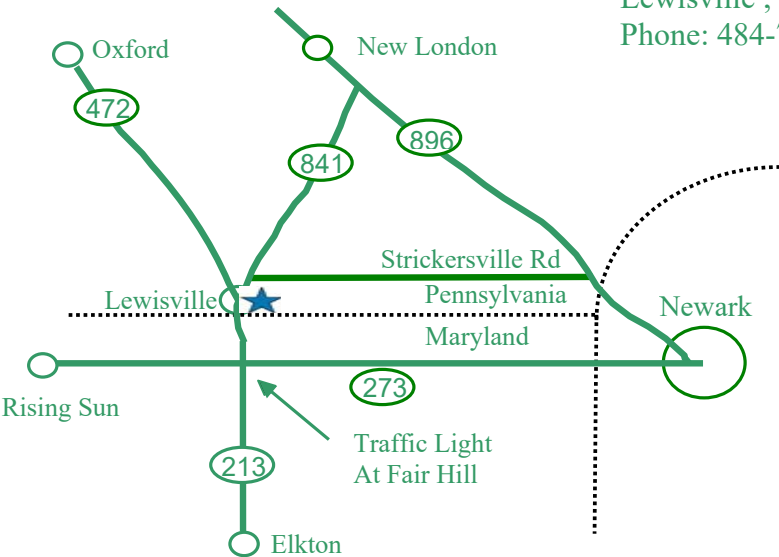

# Old Stone Farm

959 Chesterville Rd  
Lewisville, PA 19351  
Phone: 484-798-8413

**For Sales**

**From Newark:**

273 West 6 miles  
Right onto 213 North  
Go 2 miles  
Farm on the right